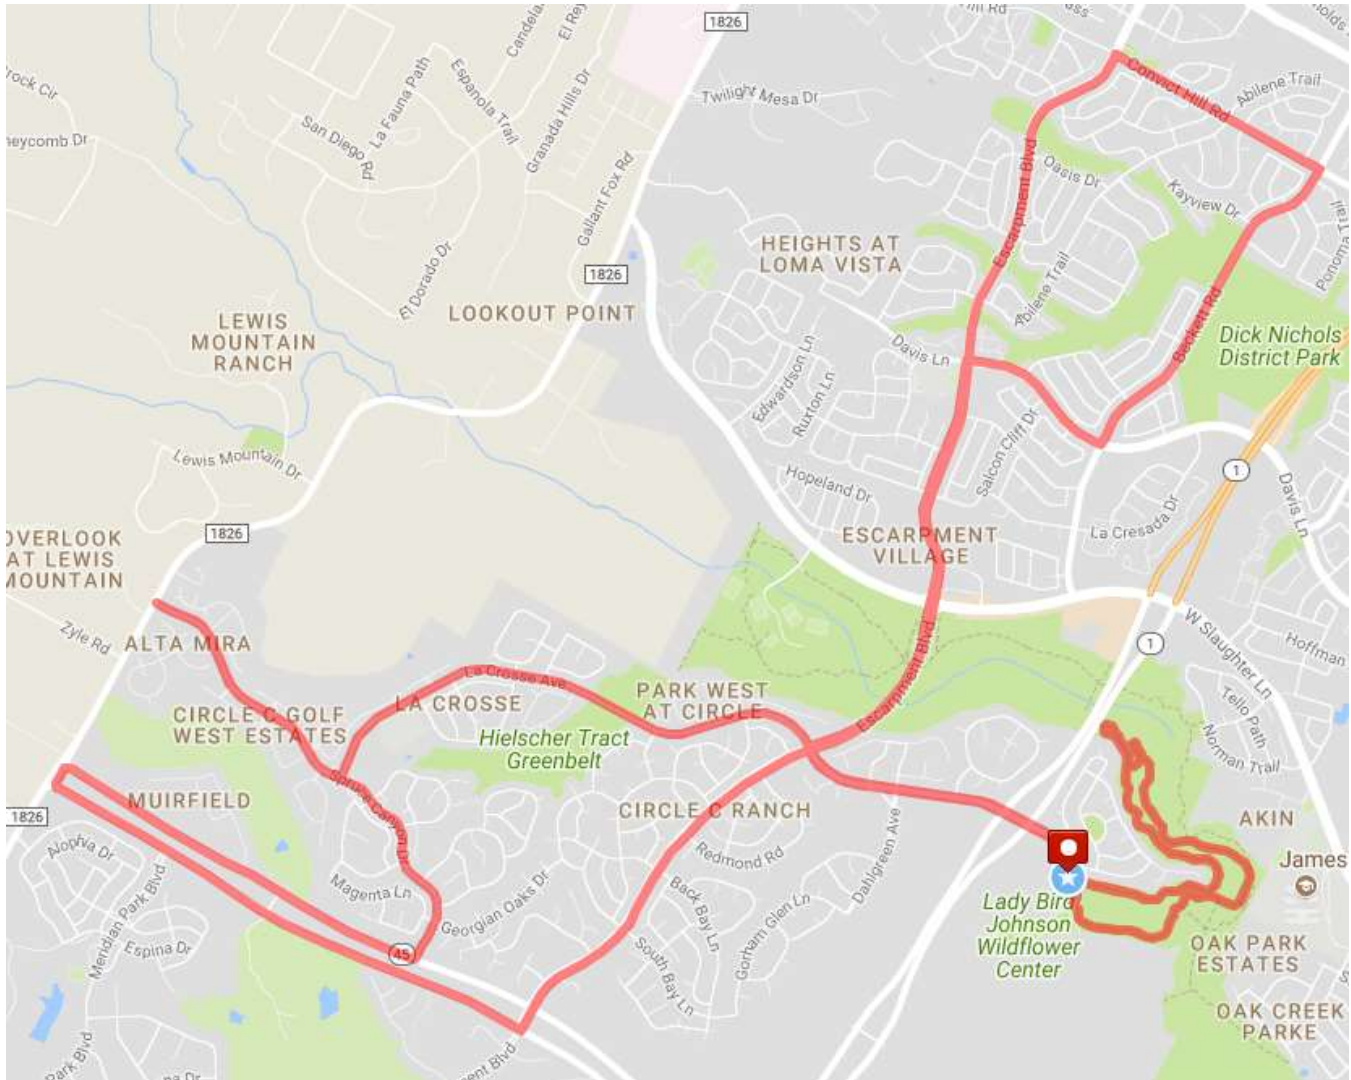

Veloway/Escarpment – Hill Country Ride for AIDS

Meet at 4900 La Crosse Avenue, Austin 78739

**** USE CAUTION ON THE HAIRPIN CURVE ON THE VELOWAY ****

Enter Veloway and do Veloway Lap 1	0.0
Stay on the Veloway and do Veloway Lap 2	3.1
Exit Veloway on Left at end of Lap 2	6.1
Turn Right onto La Crosse Avenue	6.1
Turn Right onto Spruce Canyon Drive	8.8
Turn around when you reach Farm-to-Market 1826	9.6
Continue on Spruce Canyon Drive and Turn Right onto TX 45	11.2
** USE CAUTION TO TAKE UTURN AT TX45/1826 **	12.5
Turn Left onto Escarpment Boulevard	14.2
Turn Right on Convict Hill Road	18.1
Turn Right onto Beckett Road	18.9
Turn Right onto Davis Lane	20.0
Turn Left onto Escarpment Boulevard	20.5
Turn Left onto La Crosse Avenue	22.0
Turn Left into Veloway Parking Lot	23.0
Enter Veloway	23.1
Veloway Lap 3	26.2
Veloway Lap 4	29.3